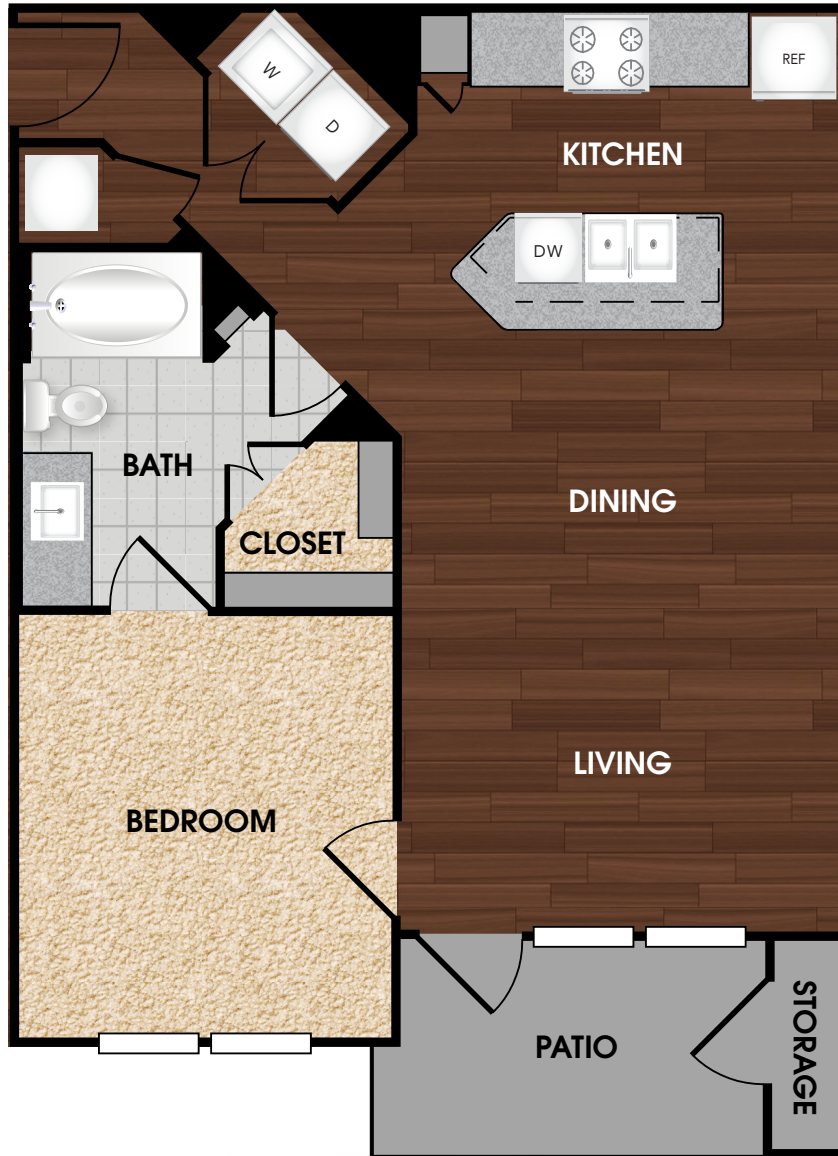

E L A N G A T E W A Y

Ibis	1 Bed	Rent:	Amenities:
	1 Bath	Deposit:	
	733 Sq Ft	Fees:	

Floor plans are artist's rendering. All dimensions are approximate. Actual product and specifications may vary in dimension or detail. Not all features are available in every apartment. Prices and availability are subject to change. Please see a representative for details.