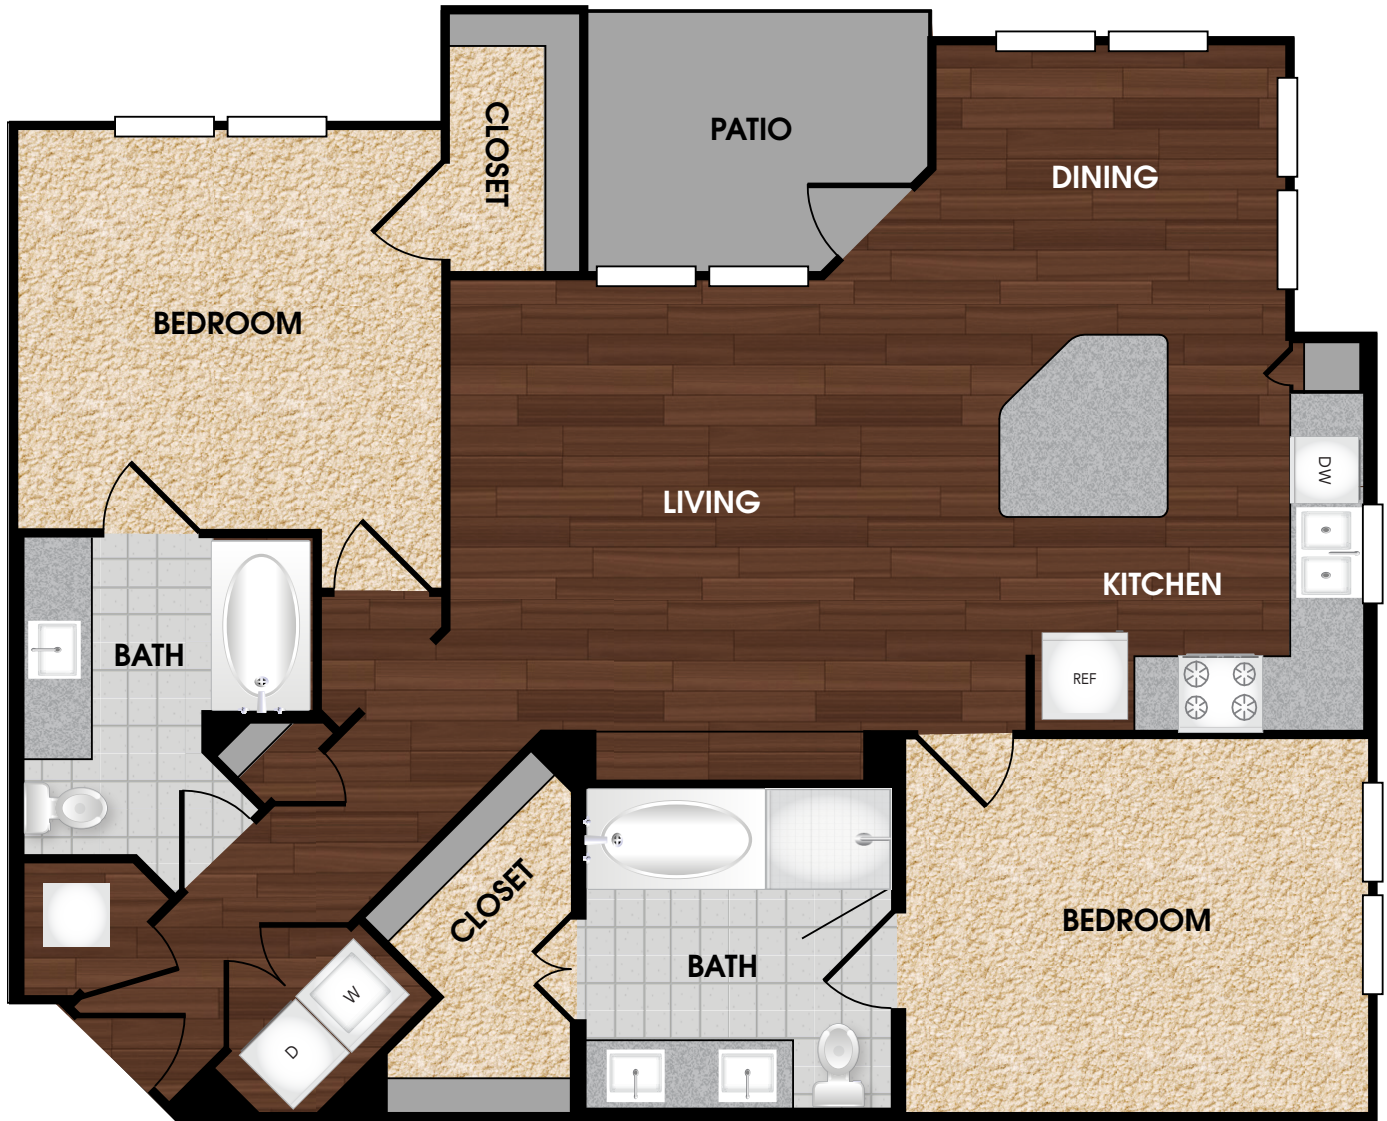

# ELAN GATEWAY

<b>Tern</b>	2 Bed	Rent:	Amenities:
	2 Bath	Deposit:	
	1205 Sq Ft	Fees:	

Floor plans are artist's rendering. All dimensions are approximate. Actual product and specifications may vary in dimension or detail. Not all features are available in every apartment. Prices and availability are subject to change. Please see a representative for details.